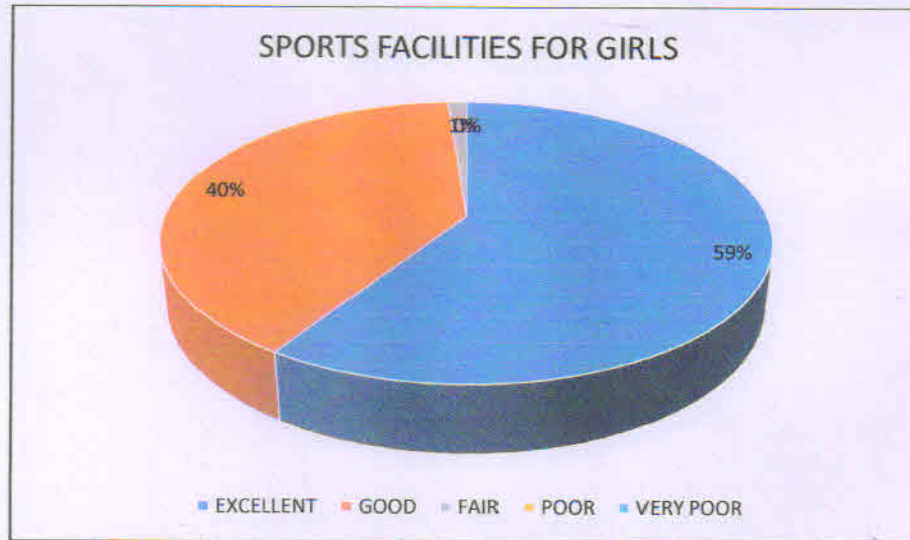

Subject of Evaluation	EXCELLENT	GOOD	FAIR	POOR	VERY POOR
Library facilities	62.2	37.5	0.3	0	0

Subject of Evaluation	EXCELLENT	GOOD	FAIR	POOR	VERY POOR
Book Bank	53	45.4	1.6	0	0

Subject of Evaluation	EXCELLENT	GOOD	FAIR	POOR	VERY POOR
Laboratory Equipment	62.2	34.6	3.2	0	0

Subject of Evaluation	EXCELLENT	GOOD	FAIR	POOR	VERY POOR
Computer facilities	44.6	51.4	3.6	0	0.4

Subject of Evaluation	EXCELLENT	GOOD	FAIR	POOR	VERY POOR
Recreational facilities	56.2	42.6	1.2	0	0

Subject of Evaluation	EXCELLENT	GOOD	FAIR	POOR	VERY POOR
Extra-curricular activities	51	49	0	0	0

Subject of Evaluation	EXCELLENT	GOOD	FAIR	POOR	VERY POOR
Sports facilities for girls	59	39.8	1.2	0	0

Subject of Evaluation	EXCELLENT	GOOD	FAIR	POOR	VERY POOR
Canteen facilities and drinking water supply	59.4	38.6	1.6	0.4	0

Subject of Evaluation	EXCELLENT	GOOD	FAIR	POOR	VERY POOR
Hostel facilities	52.2	46.2	1.2	0.4	0

Subject of Evaluation	EXCELLENT	GOOD	FAIR	POOR	VERY POOR
Campus cleanliness	61	37.8	1.2	0	0

Subject of Evaluation	EXCELLENT	GOOD	FAIR	POOR	VERY POOR
Commuting facilities	58.2	40.6	1.2	0	0