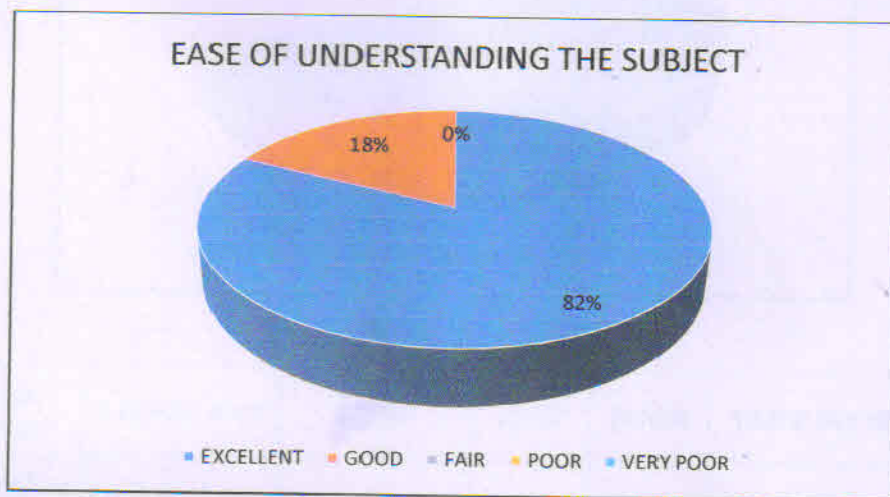

RANIGANJ GIRLS' COLLEGE
STUDENTS' FEEDBACK ON OVERALL TEACHING, CAMPUS
AMENITIES AND INFRASTRUCTURE

2021-22

Subject of Evaluation	EXCELLENT	GOOD	FAIR	POOR	VERY POOR
Does the subject become easy to understand?	82.1	17.9	0	0	0

Subject of Evaluation	EXCELLENT	GOOD	FAIR	POOR	VERY POOR
Completion of Syllabus	61.4	38.6	0	0	0

Subject of Evaluation	EXCELLENT	GOOD	FAIR	POOR	VERY POOR
Timelines of Practical work	67.7	31.9	0.4	0	0

Subject of Evaluation	EXCELLENT	GOOD	FAIR	POOR	VERY POOR
Fairness of Evaluation	56.6	42.6	0.8	0	0