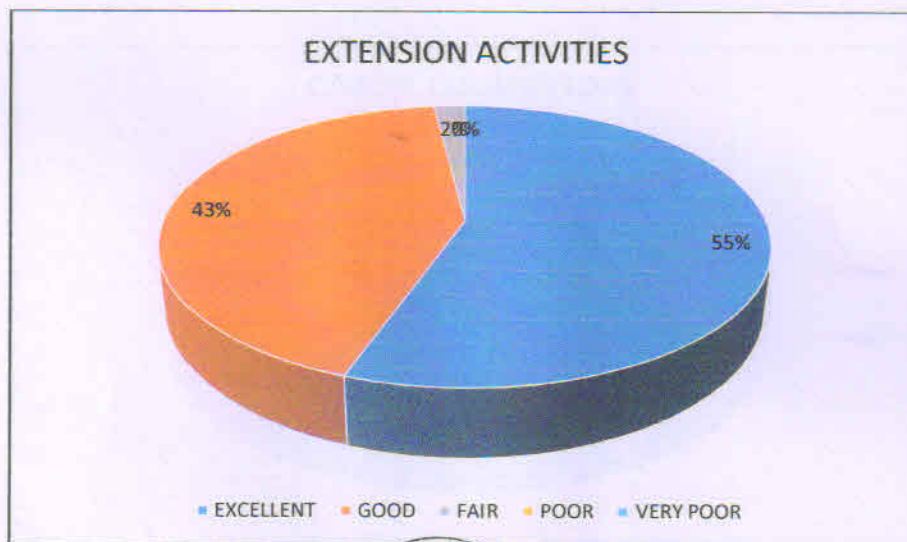

Subject of Evaluation	EXCELLENT	GOOD	FAIR	POOR	VERY POOR
Sports facilities for girls	59	39.8	1.2	0	0

Subject of Evaluation	EXCELLENT	GOOD	FAIR	POOR	VERY POOR
Canteen facilities and drinking water supply	59.4	38.6	1.6	0.4	0

Subject of Evaluation	EXCELLENT	GOOD	FAIR	POOR	VERY POOR
Hostel facilities	52.2	46.2	1.2	0.4	0

Subject of Evaluation	EXCELLENT	GOOD	FAIR	POOR	VERY POOR
Campus cleanliness	61	37.8	1.2	0	0

Subject of Evaluation	EXCELLENT	GOOD	FAIR	POOR	VERY POOR
Commuting facilities	58.2	40.6	1.2	0	0

Subject of Evaluation	EXCELLENT	GOOD	FAIR	POOR	VERY POOR
NSS activities	57.8	39.4	2.8	0	0

Subject of Evaluation	EXCELLENT	GOOD	FAIR	POOR	VERY POOR
NCC activities	60.6	38.6	0.8	0	0

Subject of Evaluation	EXCELLENT	GOOD	FAIR	POOR	VERY POOR
Extension activities	55.4	42.6	2	0	0

Subject of Evaluation	EXCELLENT	GOOD	FAIR	POOR	VERY POOR
Redressal of grievances	52.6	45.4	2	0	0

Subject of Evaluation	EXCELLENT	GOOD	FAIR	POOR	VERY POOR
Career counseling	59.4	39.4	1.2	0	0

Subject of Evaluation	EXCELLENT	GOOD	FAIR	POOR	VERY POOR
Financial aids (remission of fees for the poor, stipends or any other)	52.2	31.9	15.5	0.4	0