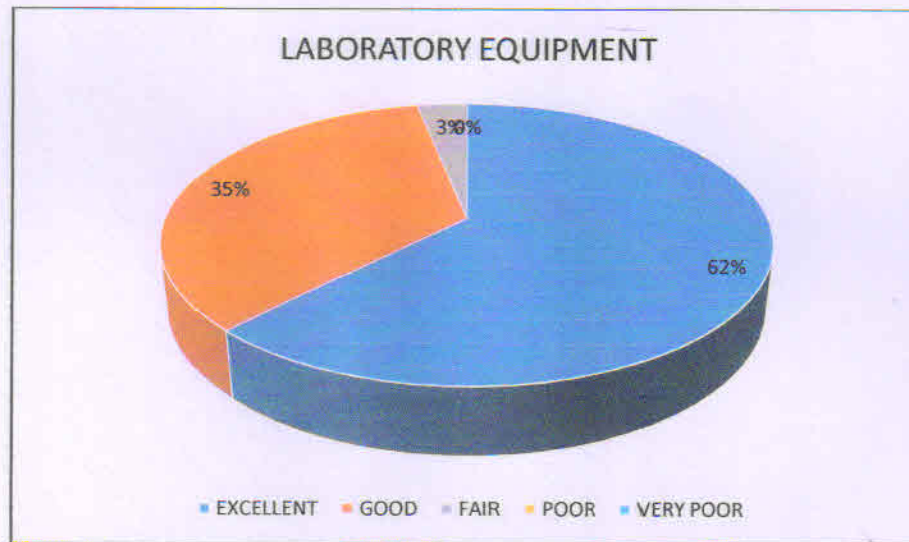

Subject of Evaluation	EXCELLENT	GOOD	FAIR	POOR	VERY POOR
Completion of Syllabus	61.4	38.6	0	0	0

Subject of Evaluation	EXCELLENT	GOOD	FAIR	POOR	VERY POOR
Timelines of Practical work	67.7	31.9	0.4	0	0

Subject of Evaluation	EXCELLENT	GOOD	FAIR	POOR	VERY POOR
Fairness of Evaluation	56.6	42.6	0.8	0	0

Subject of Evaluation	EXCELLENT	GOOD	FAIR	POOR	VERY POOR
Library facilities	62.2	37.5	0.3	0	0

Subject of Evaluation	EXCELLENT	GOOD	FAIR	POOR	VERY POOR
Book Bank	53	45.4	1.6	0	0

Subject of Evaluation	EXCELLENT	GOOD	FAIR	POOR	VERY POOR
Laboratory Equipment	62.2	34.6	3.2	0	0