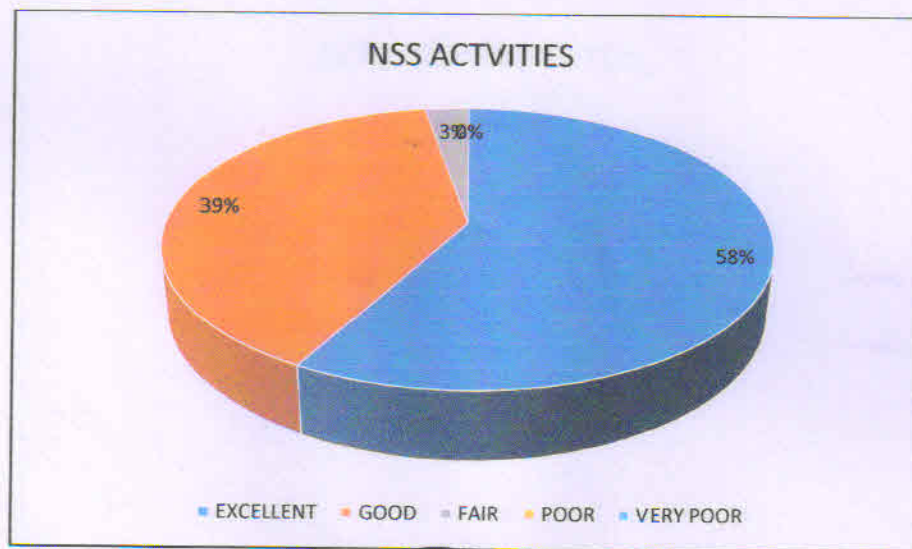

Subject of Evaluation	EXCELLENT	GOOD	FAIR	POOR	VERY POOR
Sports facilities for girls	59	39.8	1.2	0	0

Subject of Evaluation	EXCELLENT	GOOD	FAIR	POOR	VERY POOR
Canteen facilities and drinking water supply	59.4	38.6	1.6	0.4	0

Subject of Evaluation	EXCELLENT	GOOD	FAIR	POOR	VERY POOR
Hostel facilities	52.2	46.2	1.2	0.4	0

Subject of Evaluation	EXCELLENT	GOOD	FAIR	POOR	VERY POOR
Campus cleanliness	61	37.8	1.2	0	0

Subject of Evaluation	EXCELLENT	GOOD	FAIR	POOR	VERY POOR
Commuting facilities	58.2	40.6	1.2	0	0

Subject of Evaluation	EXCELLENT	GOOD	FAIR	POOR	VERY POOR
NSS activities	57.8	39.4	2.8	0	0

Subject of Evaluation	EXCELLENT	GOOD	FAIR	POOR	VERY POOR
NCC activities	60.6	38.6	0.8	0	0

Subject of Evaluation	EXCELLENT	GOOD	FAIR	POOR	VERY POOR
Extension activities	55.4	42.6	2	0	0

Subject of Evaluation	EXCELLENT	GOOD	FAIR	POOR	VERY POOR
Redressal of grievances	52.6	45.4	2	0	0

Subject of Evaluation	EXCELLENT	GOOD	FAIR	POOR	VERY POOR
Career counseling	59.4	39.4	1.2	0	0

Subject of Evaluation	EXCELLENT	GOOD	FAIR	POOR	VERY POOR
Financial aids (remission of fees for the poor, stipends or any other)	52.2	31.9	15.5	0.4	0