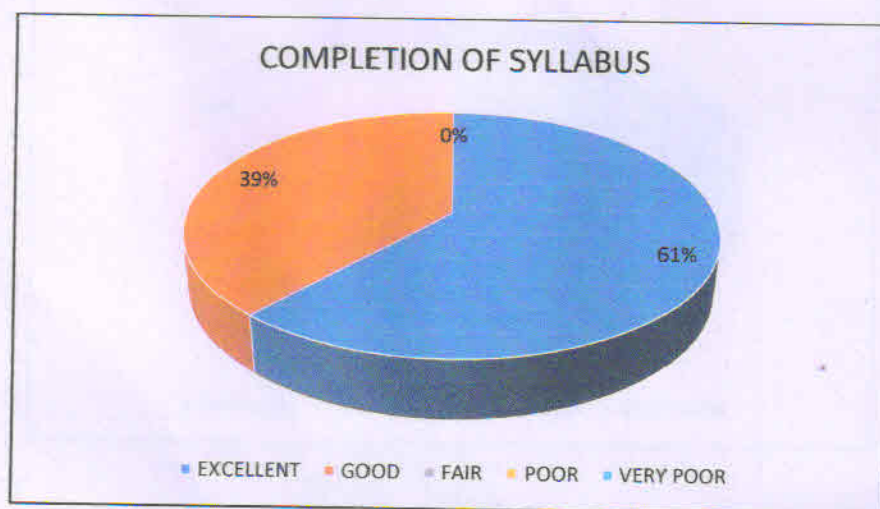

RANIGANJ GIRLS' COLLEGE
STUDENTS' FEEDBACK ON OVERALL TEACHING, CAMPUS
AMENITIES AND INFRASTRUCTURE

2021-22

Subject of Evaluation	EXCELLENT	GOOD	FAIR	POOR	VERY POOR
Does the subject become easy to understand?	82.1	17.9	0	0	0

Subject of Evaluation	EXCELLENT	GOOD	FAIR	POOR	VERY POOR
Completion of Syllabus	61.4	38.6	0	0	0

Subject of Evaluation	EXCELLENT	GOOD	FAIR	POOR	VERY POOR
Timelines of Practical work	67.7	31.9	0.4	0	0

Subject of Evaluation	EXCELLENT	GOOD	FAIR	POOR	VERY POOR
Fairness of Evaluation	56.6	42.6	0.8	0	0