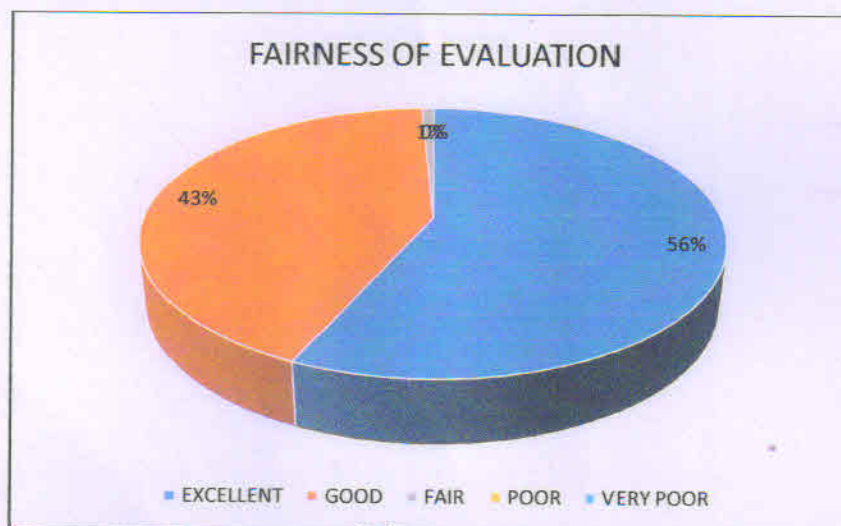

RANIGANJ GIRLS' COLLEGE
STUDENTS' FEEDBACK ON OVERALL TEACHING, CAMPUS
AMENITIES AND INFRASTRUCTURE

2021-22

Subject of Evaluation	EXCELLENT	GOOD	FAIR	POOR	VERY POOR
Does the subject become easy to understand?	82.1	17.9	0	0	0

Subject of Evaluation	EXCELLENT	GOOD	FAIR	POOR	VERY POOR
Completion of Syllabus	61.4	38.6	0	0	0

Subject of Evaluation	EXCELLENT	GOOD	FAIR	POOR	VERY POOR
Timelines of Practical work	67.7	31.9	0.4	0	0

Subject of Evaluation	EXCELLENT	GOOD	FAIR	POOR	VERY POOR
Fairness of Evaluation	56.6	42.6	0.8	0	0