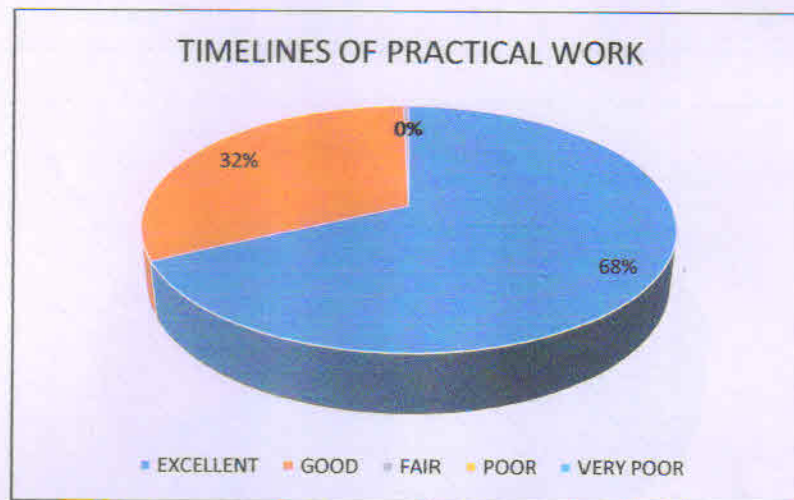

RANIGANJ GIRLS' COLLEGE
STUDENTS' FEEDBACK ON OVERALL TEACHING, CAMPUS
AMENITIES AND INFRASTRUCTURE

2021-22

Subject of Evaluation	EXCELLENT	GOOD	FAIR	POOR	VERY POOR
Does the subject become easy to understand?	82.1	17.9	0	0	0

Subject of Evaluation	EXCELLENT	GOOD	FAIR	POOR	VERY POOR
Completion of Syllabus	61.4	38.6	0	0	0

Subject of Evaluation	EXCELLENT	GOOD	FAIR	POOR	VERY POOR
Timelines of Practical work	67.7	31.9	0.4	0	0

Subject of Evaluation	EXCELLENT	GOOD	FAIR	POOR	VERY POOR
Fairness of Evaluation	56.6	42.6	0.8	0	0