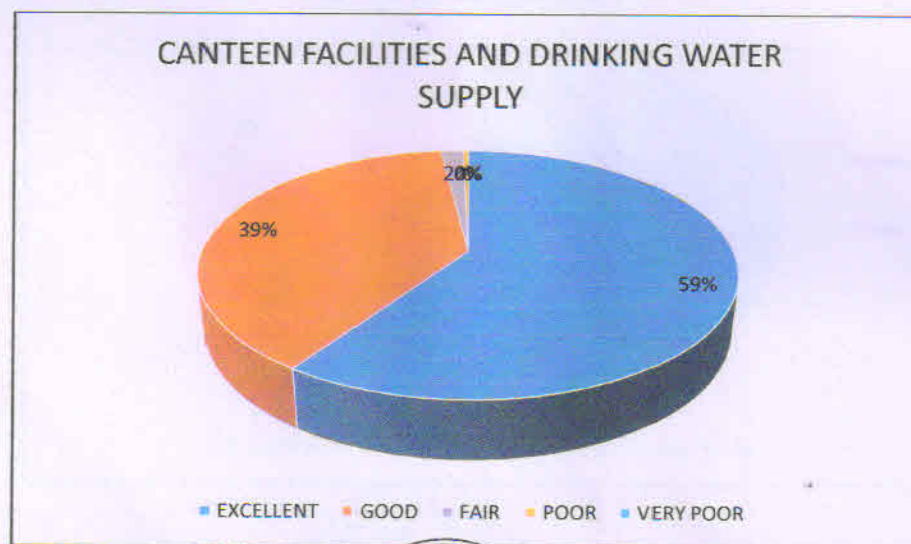

Subject of Evaluation	EXCELLENT	GOOD	FAIR	POOR	VERY POOR
Computer facilities	44.6	51.4	3.6	0	0.4

Subject of Evaluation	EXCELLENT	GOOD	FAIR	POOR	VERY POOR
Recreational facilities	56.2	42.6	1.2	0	0

Subject of Evaluation	EXCELLENT	GOOD	FAIR	POOR	VERY POOR
Extra-curricular activities	51	49	0	0	0

Subject of Evaluation	EXCELLENT	GOOD	FAIR	POOR	VERY POOR
Sports facilities for girls	59	39.8	1.2	0	0

Subject of Evaluation	EXCELLENT	GOOD	FAIR	POOR	VERY POOR
Canteen facilities and drinking water supply	59.4	38.6	1.6	0.4	0