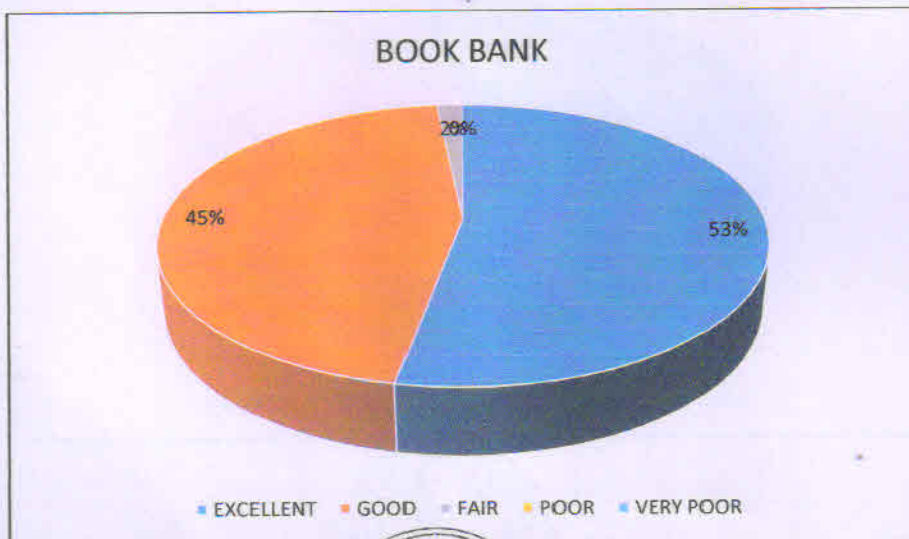

Subject of Evaluation	EXCELLENT	GOOD	FAIR	POOR	VERY POOR
Completion of Syllabus	61.4	38.6	0	0	0

Subject of Evaluation	EXCELLENT	GOOD	FAIR	POOR	VERY POOR
Timelines of Practical work	67.7	31.9	0.4	0	0

Subject of Evaluation	EXCELLENT	GOOD	FAIR	POOR	VERY POOR
Fairness of Evaluation	56.6	42.6	0.8	0	0

Subject of Evaluation	EXCELLENT	GOOD	FAIR	POOR	VERY POOR
Library facilities	62.2	37.5	0.3	0	0

Subject of Evaluation	EXCELLENT	GOOD	FAIR	POOR	VERY POOR
Book Bank	53	45.4	1.6	0	0

Subject of Evaluation	EXCELLENT	GOOD	FAIR	POOR	VERY POOR
Laboratory Equipment	62.2	34.6	3.2	0	0