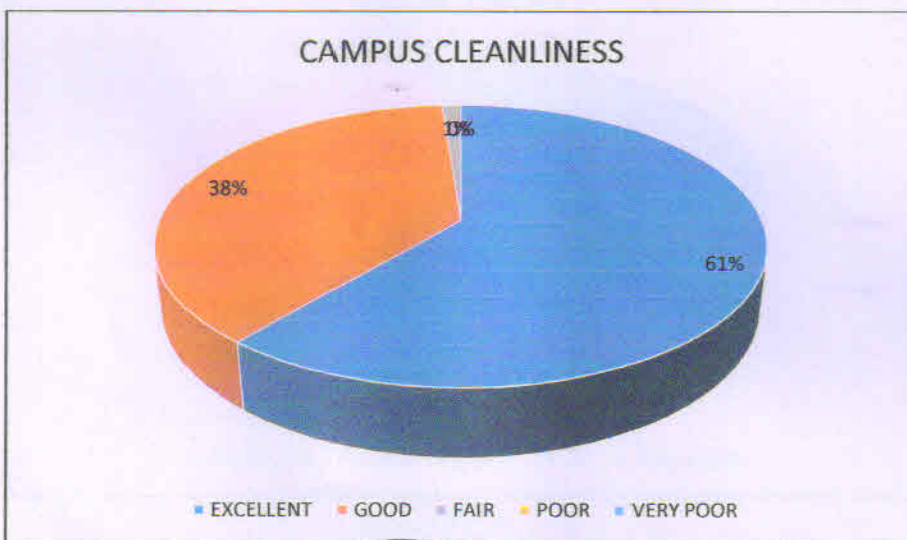

Subject of Evaluation	EXCELLENT	GOOD	FAIR	POOR	VERY POOR
Computer facilities	44.6	51.4	3.6	0	0.4

Subject of Evaluation	EXCELLENT	GOOD	FAIR	POOR	VERY POOR
Recreational facilities	56.2	42.6	1.2	0	0

Subject of Evaluation	EXCELLENT	GOOD	FAIR	POOR	VERY POOR
Extra-curricular activities	51	49	0	0	0

Subject of Evaluation	EXCELLENT	GOOD	FAIR	POOR	VERY POOR
Sports facilities for girls	59	39.8	1.2	0	0

Subject of Evaluation	EXCELLENT	GOOD	FAIR	POOR	VERY POOR
Canteen facilities and drinking water supply	59.4	38.6	1.6	0.4	0

Subject of Evaluation	EXCELLENT	GOOD	FAIR	POOR	VERY POOR
Hostel facilities	52.2	46.2	1.2	0.4	0

Subject of Evaluation	EXCELLENT	GOOD	FAIR	POOR	VERY POOR
Campus cleanliness	61	37.8	1.2	0	0

Subject of Evaluation	EXCELLENT	GOOD	FAIR	POOR	VERY POOR
Commuting facilities	58.2	40.6	1.2	0	0