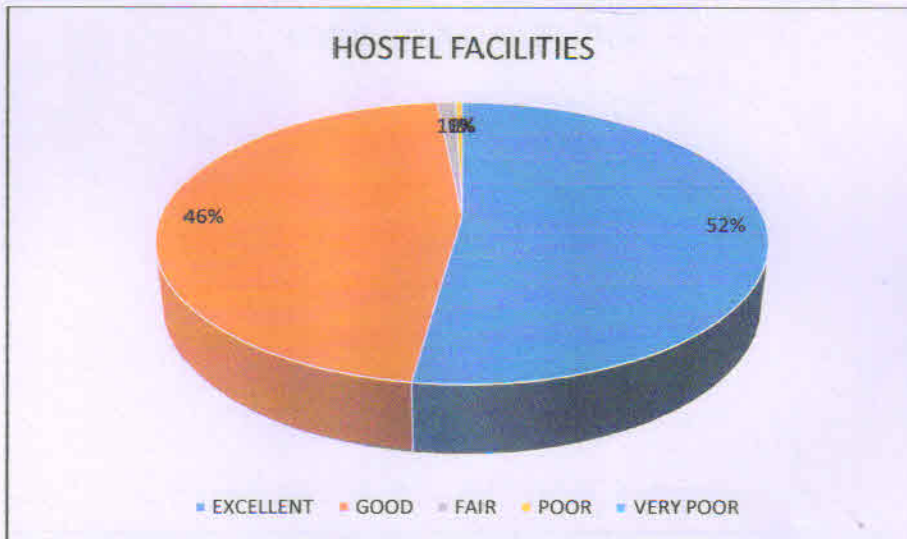

Subject of Evaluation	EXCELLENT	GOOD	FAIR	POOR	VERY POOR
Computer facilities	44.6	51.4	3.6	0	0.4

Subject of Evaluation	EXCELLENT	GOOD	FAIR	POOR	VERY POOR
Recreational facilities	56.2	42.6	1.2	0	0

Subject of Evaluation	EXCELLENT	GOOD	FAIR	POOR	VERY POOR
Extra-curricular activities	51	49	0	0	0

Subject of Evaluation	EXCELLENT	GOOD	FAIR	POOR	VERY POOR
Sports facilities for girls	59	39.8	1.2	0	0

Subject of Evaluation	EXCELLENT	GOOD	FAIR	POOR	VERY POOR
Canteen facilities and drinking water supply	59.4	38.6	1.6	0.4	0

Subject of Evaluation	EXCELLENT	GOOD	FAIR	POOR	VERY POOR
Hostel facilities	52.2	46.2	1.2	0.4	0

Subject of Evaluation	EXCELLENT	GOOD	FAIR	POOR	VERY POOR
Campus cleanliness	61	37.8	1.2	0	0

Subject of Evaluation	EXCELLENT	GOOD	FAIR	POOR	VERY POOR
Commuting facilities	58.2	40.6	1.2	0	0