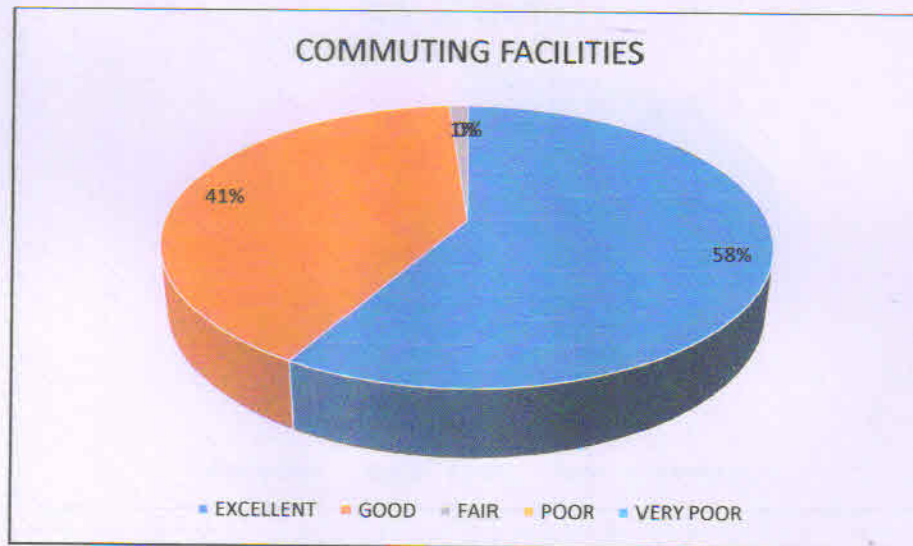

Subject of Evaluation	EXCELLENT	GOOD	FAIR	POOR	VERY POOR
Computer facilities	44.6	51.4	3.6	0	0.4

Subject of Evaluation	EXCELLENT	GOOD	FAIR	POOR	VERY POOR
Recreational facilities	56.2	42.6	1.2	0	0

Subject of Evaluation	EXCELLENT	GOOD	FAIR	POOR	VERY POOR
Extra-curricular activities	51	49	0	0	0

Subject of Evaluation	EXCELLENT	GOOD	FAIR	POOR	VERY POOR
Sports facilities for girls	59	39.8	1.2	0	0

Subject of Evaluation	EXCELLENT	GOOD	FAIR	POOR	VERY POOR
Canteen facilities and drinking water supply	59.4	38.6	1.6	0.4	0

Subject of Evaluation	EXCELLENT	GOOD	FAIR	POOR	VERY POOR
Hostel facilities	52.2	46.2	1.2	0.4	0

Subject of Evaluation	EXCELLENT	GOOD	FAIR	POOR	VERY POOR
Campus cleanliness	61	37.8	1.2	0	0

Subject of Evaluation	EXCELLENT	GOOD	FAIR	POOR	VERY POOR
Commuting facilities	58.2	40.6	1.2	0	0