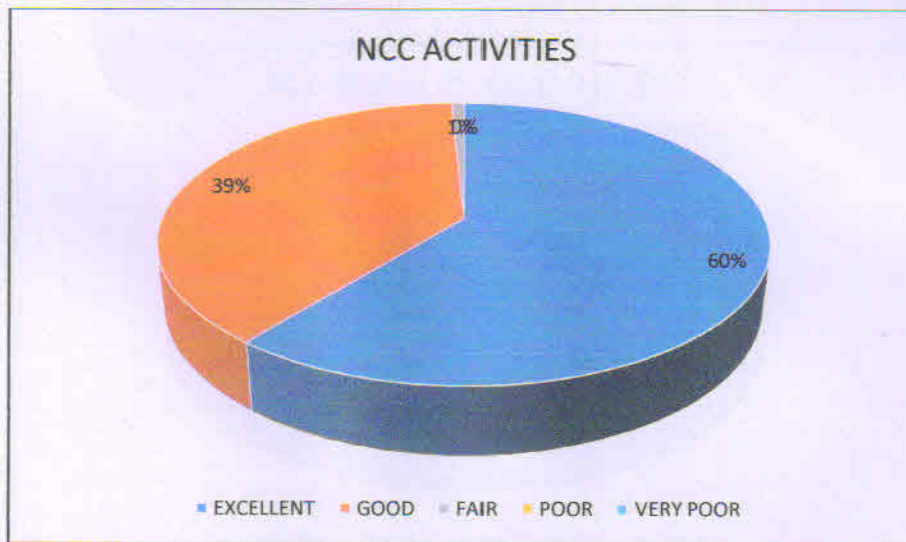

Subject of Evaluation	EXCELLENT	GOOD	FAIR	POOR	VERY POOR
Sports facilities for girls	59	39.8	1.2	0	0

Subject of Evaluation	EXCELLENT	GOOD	FAIR	POOR	VERY POOR
Canteen facilities and drinking water supply	59.4	38.6	1.6	0.4	0

Subject of Evaluation	EXCELLENT	GOOD	FAIR	POOR	VERY POOR
Hostel facilities	52.2	46.2	1.2	0.4	0

Subject of Evaluation	EXCELLENT	GOOD	FAIR	POOR	VERY POOR
Campus cleanliness	61	37.8	1.2	0	0

Subject of Evaluation	EXCELLENT	GOOD	FAIR	POOR	VERY POOR
Commuting facilities	58.2	40.6	1.2	0	0

Subject of Evaluation	EXCELLENT	GOOD	FAIR	POOR	VERY POOR
NSS activities	57.8	39.4	2.8	0	0

Subject of Evaluation	EXCELLENT	GOOD	FAIR	POOR	VERY POOR
NCC activities	60.6	38.6	0.8	0	0

Subject of Evaluation	EXCELLENT	GOOD	FAIR	POOR	VERY POOR
Extension activities	55.4	42.6	2	0	0

Subject of Evaluation	EXCELLENT	GOOD	FAIR	POOR	VERY POOR
Redressal of grievances	52.6	45.4	2	0	0

Subject of Evaluation	EXCELLENT	GOOD	FAIR	POOR	VERY POOR
Career counseling	59.4	39.4	1.2	0	0

Subject of Evaluation	EXCELLENT	GOOD	FAIR	POOR	VERY POOR
Financial aids (remission of fees for the poor, stipends or any other)	52.2	31.9	15.5	0.4	0