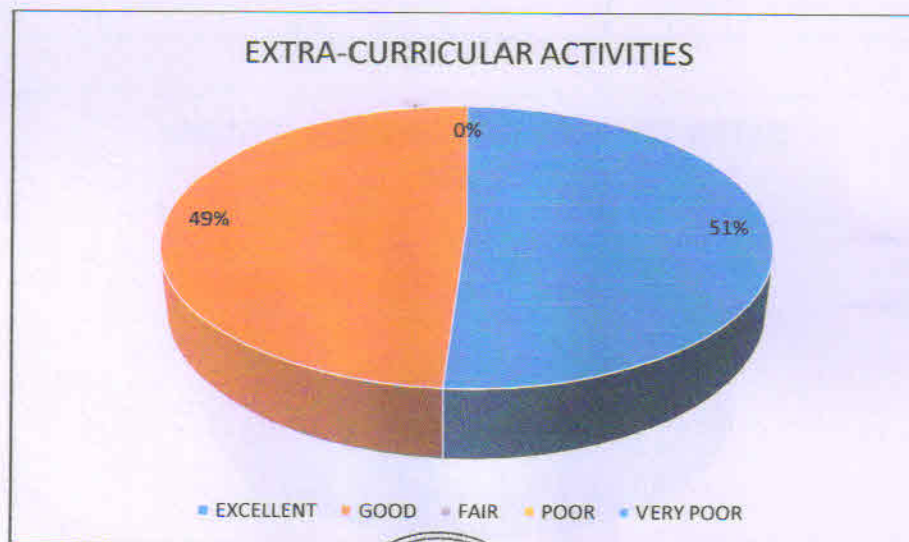

Subject of Evaluation	EXCELLENT	GOOD	FAIR	POOR	VERY POOR
Completion of Syllabus	61.4	38.6	0	0	0

Subject of Evaluation	EXCELLENT	GOOD	FAIR	POOR	VERY POOR
Timelines of Practical work	67.7	31.9	0.4	0	0

Subject of Evaluation	EXCELLENT	GOOD	FAIR	POOR	VERY POOR
Fairness of Evaluation	56.6	42.6	0.8	0	0

Subject of Evaluation	EXCELLENT	GOOD	FAIR	POOR	VERY POOR
Library facilities	62.2	37.5	0.3	0	0

Subject of Evaluation	EXCELLENT	GOOD	FAIR	POOR	VERY POOR
Book Bank	53	45.4	1.6	0	0

Subject of Evaluation	EXCELLENT	GOOD	FAIR	POOR	VERY POOR
Laboratory Equipment	62.2	34.6	3.2	0	0

Subject of Evaluation	EXCELLENT	GOOD	FAIR	POOR	VERY POOR
Computer facilities	44.6	51.4	3.6	0	0.4

Subject of Evaluation	EXCELLENT	GOOD	FAIR	POOR	VERY POOR
Recreational facilities	56.2	42.6	1.2	0	0

Subject of Evaluation	EXCELLENT	GOOD	FAIR	POOR	VERY POOR
Extra-curricular activities	51	49	0	0	0