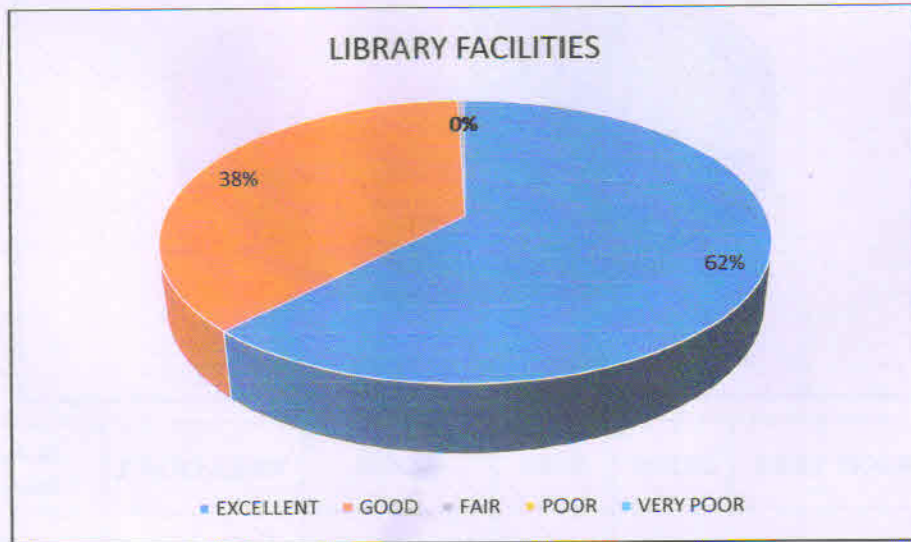

RANIGANJ GIRLS' COLLEGE
STUDENTS' FEEDBACK ON OVERALL TEACHING, CAMPUS
AMENITIES AND INFRASTRUCTURE

2021-22

Subject of Evaluation	EXCELLENT	GOOD	FAIR	POOR	VERY POOR
Does the subject become easy to understand?	82.1	17.9	0	0	0

Subject of Evaluation	EXCELLENT	GOOD	FAIR	POOR	VERY POOR
Completion of Syllabus	61.4	38.6	0	0	0

Subject of Evaluation	EXCELLENT	GOOD	FAIR	POOR	VERY POOR
Timelines of Practical work	67.7	31.9	0.4	0	0

Subject of Evaluation	EXCELLENT	GOOD	FAIR	POOR	VERY POOR
Fairness of Evaluation	56.6	42.6	0.8	0	0

Subject of Evaluation	EXCELLENT	GOOD	FAIR	POOR	VERY POOR
Library facilities	62.2	37.5	0.3	0	0

Subject of Evaluation	EXCELLENT	GOOD	FAIR	POOR	VERY POOR
Book Bank	53	45.4	1.6	0	0

Subject of Evaluation	EXCELLENT	GOOD	FAIR	POOR	VERY POOR
Laboratory Equipment	62.2	34.6	3.2	0	0

Subject of Evaluation	EXCELLENT	GOOD	FAIR	POOR	VERY POOR
Computer facilities	44.6	51.4	3.6	0	0.4

Subject of Evaluation	EXCELLENT	GOOD	FAIR	POOR	VERY POOR
Recreational facilities	56.2	42.6	1.2	0	0

Subject of Evaluation	EXCELLENT	GOOD	FAIR	POOR	VERY POOR
Extra-curricular activities	51	49	0	0	0